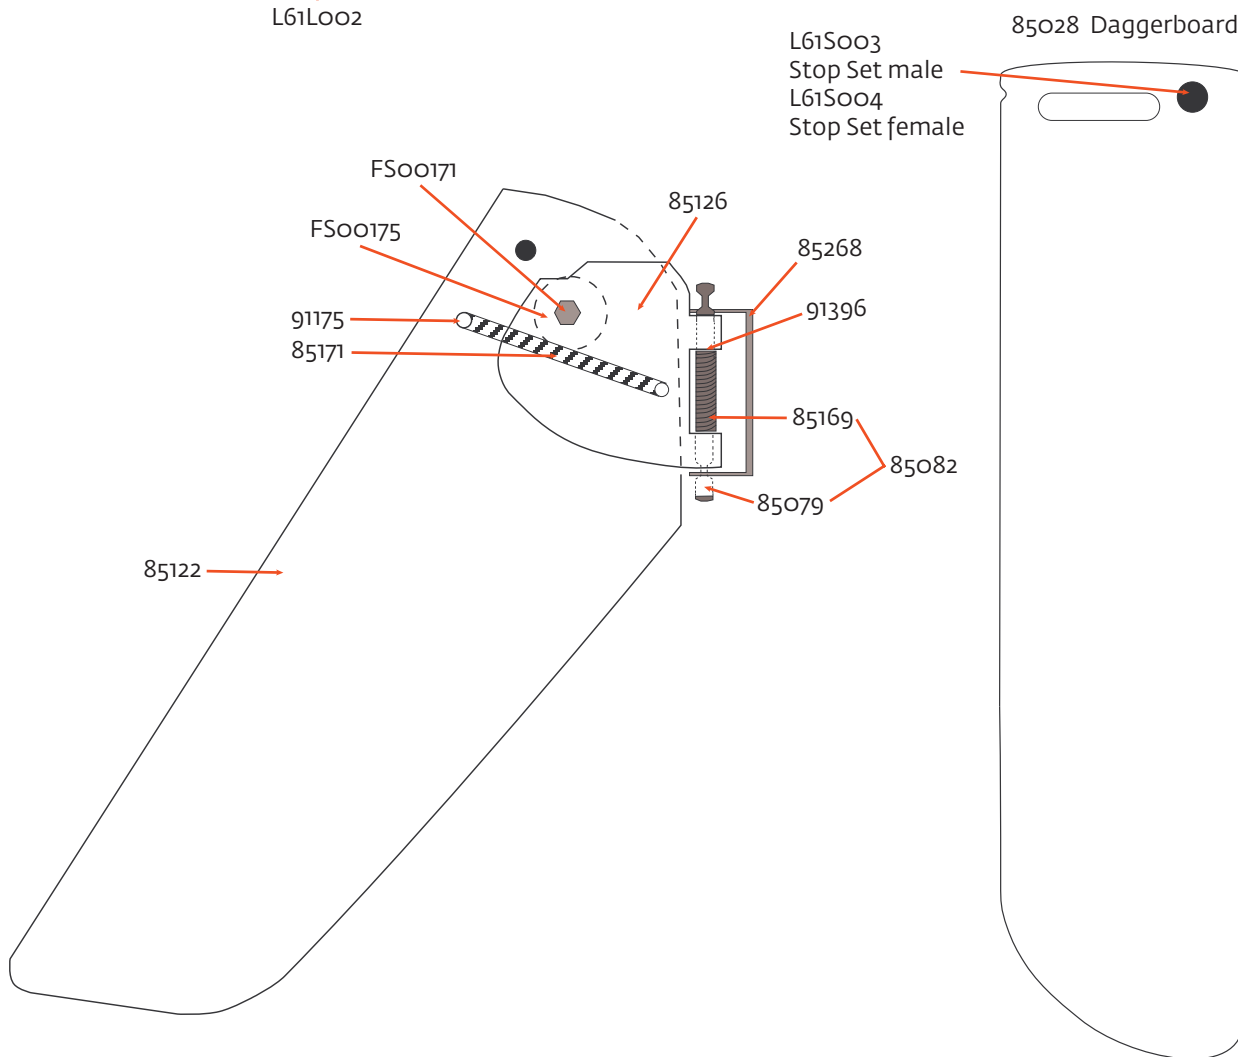

LASERPERFORMANCE

Sunfish PARTS LOCATOR

Sunfish Deck

SUNFISH PARTS LOCATOR

Sunfish Deck

SUNFISH PARTS LOCATOR

91026 Bailer Complete

91170
91062
91164
91029
91031

91025 Bailer Complete, old style bailer
91061 Cap only, old style bailer

Sunfish Blades

SUNFISH PARTS LOCATOR