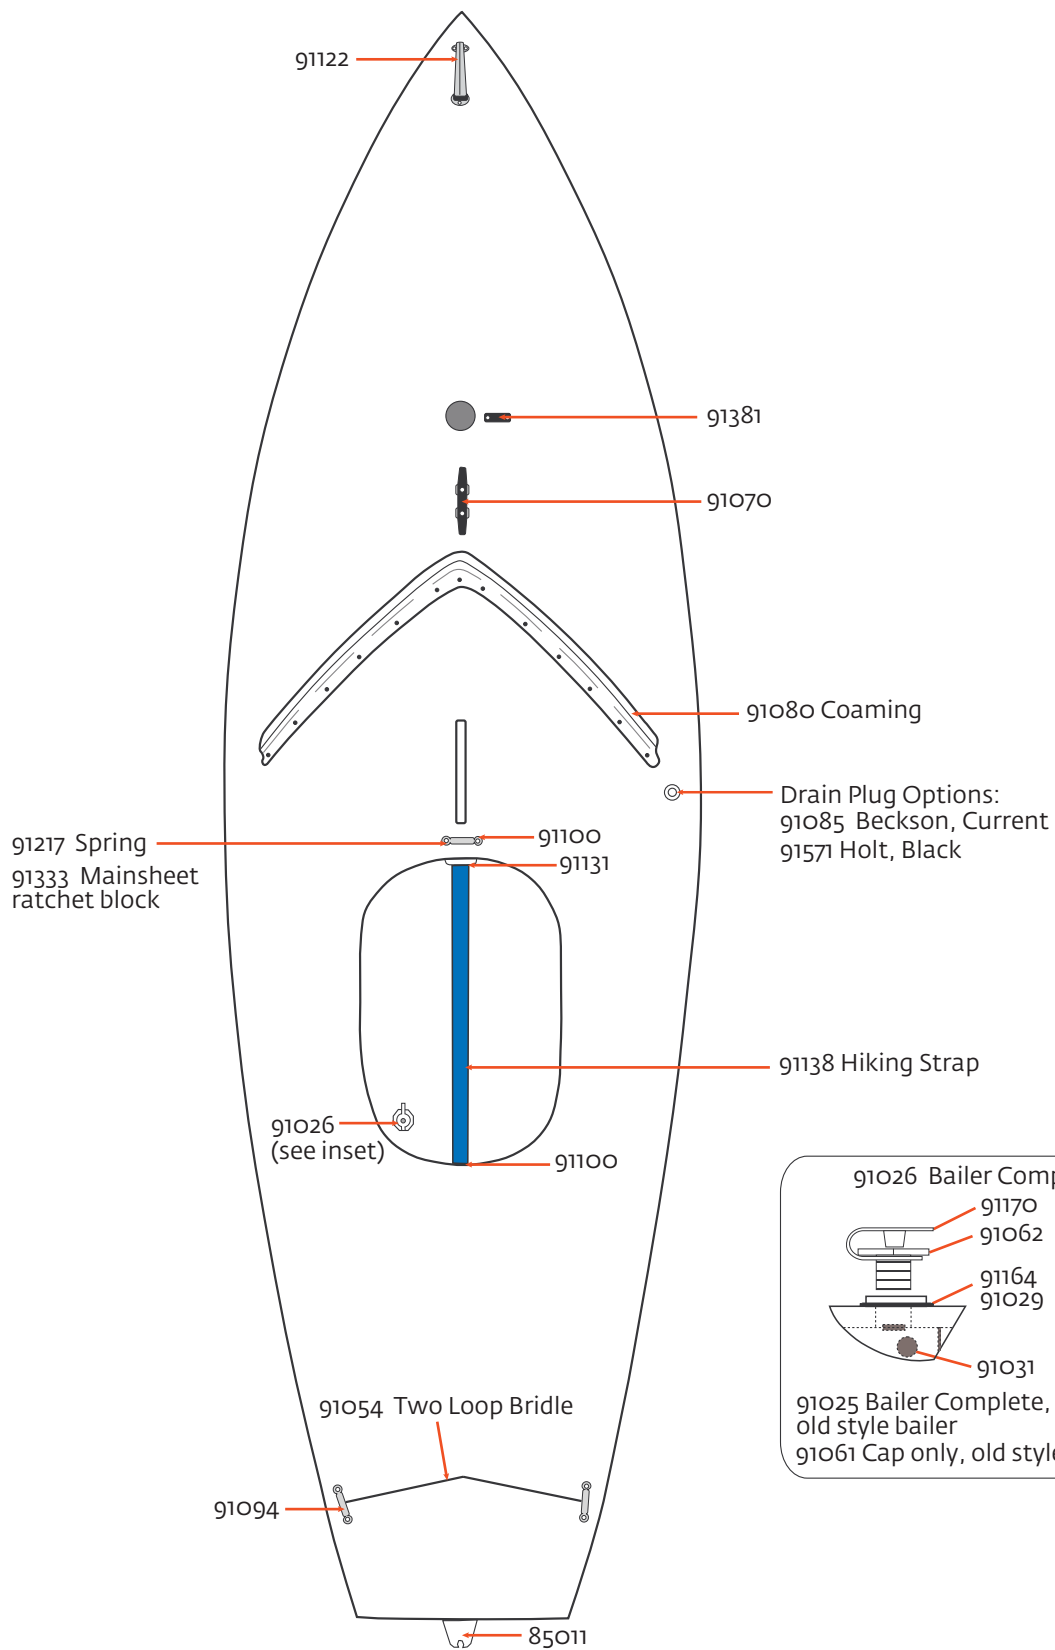

LASERPERFORMANCE

Sunfish PARTS LOCATOR

Sunfish Deck

SUNFISH PARTS LOCATOR

Sunfish Deck

SUNFISH PARTS LOCATOR

91026 Bailer Complete

91170
91062
91164
91029
91031

91025 Bailer Complete, old style bailer
91061 Cap only, old style bailer

Sunfish Blades

SUNFISH PARTS LOCATOR