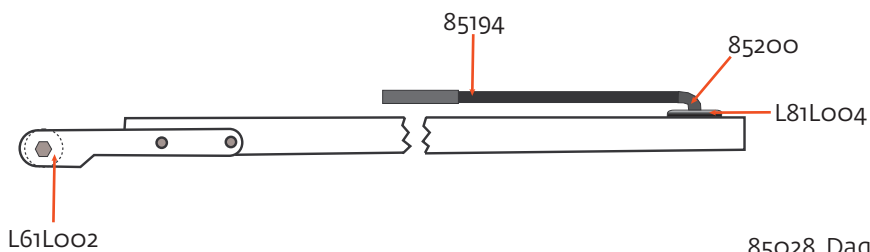

LASERPERFORMANCE

Sunfish PARTS LOCATOR

Sunfish Deck

SUNFISH PARTS LOCATOR

Sunfish Deck

SUNFISH PARTS LOCATOR

91026 Bailer Complete

91170
91062
91164
91029
91031

91025 Bailer Complete, old style bailer
91061 Cap only, old style bailer

Sunfish Blades

SUNFISH PARTS LOCATOR