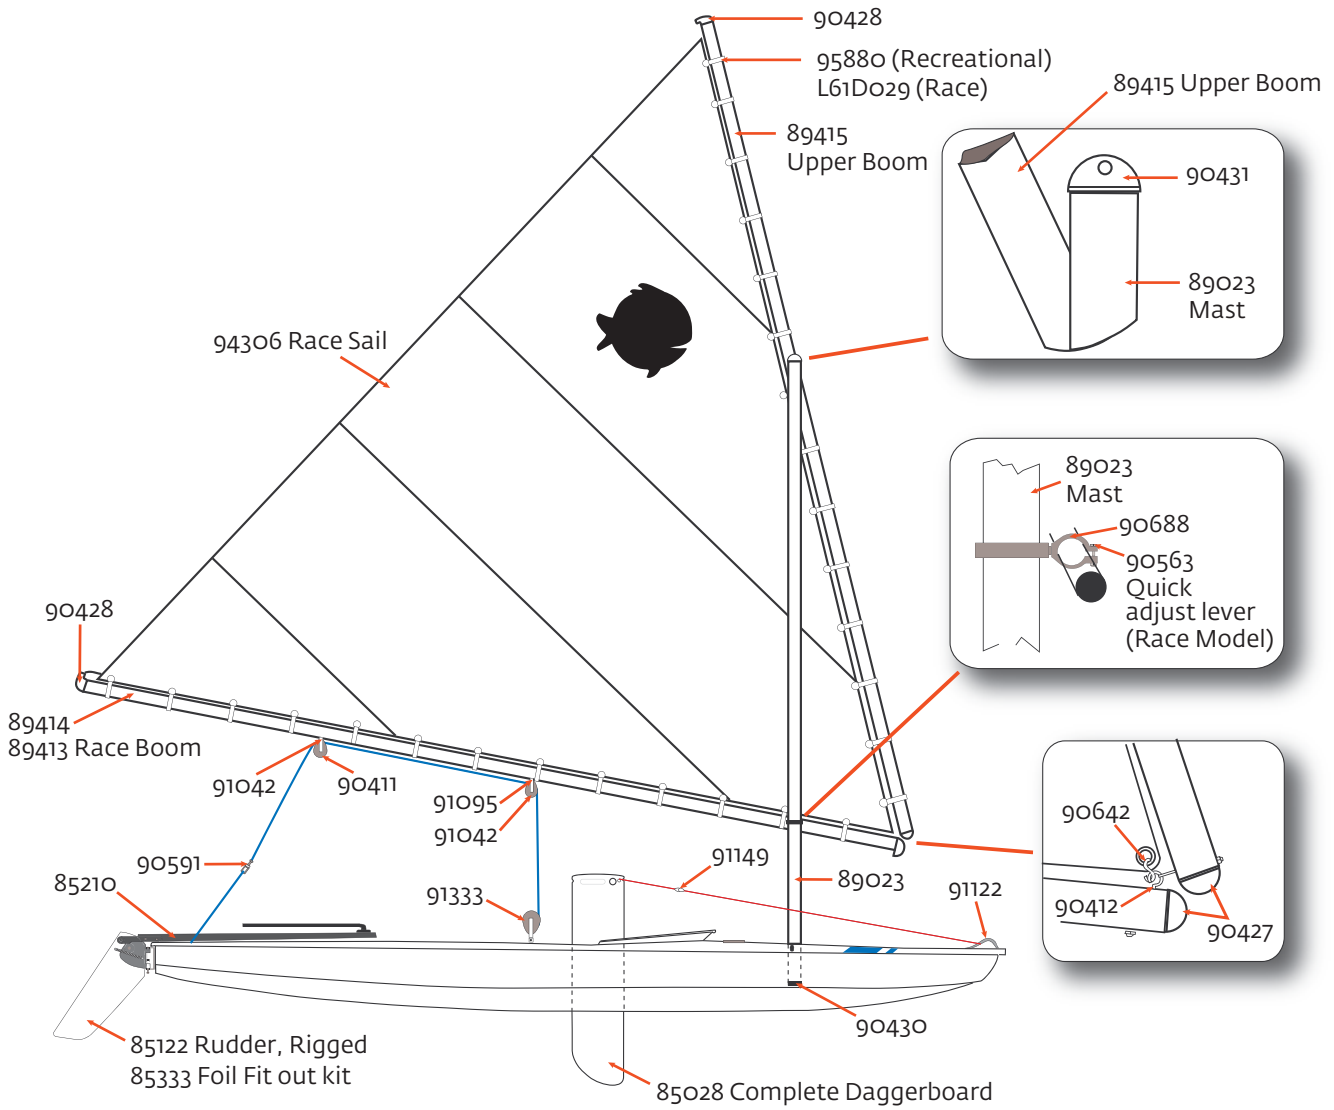

LASERPERFORMANCE

Sunfish PARTS LOCATOR

Sunfish Deck

SUNFISH PARTS LOCATOR

Sunfish Deck

SUNFISH PARTS LOCATOR

91026 Bailer Complete

91170
91062
91164
91029
91031

91025 Bailer Complete, old style bailer
91061 Cap only, old style bailer

Sunfish Blades

SUNFISH PARTS LOCATOR